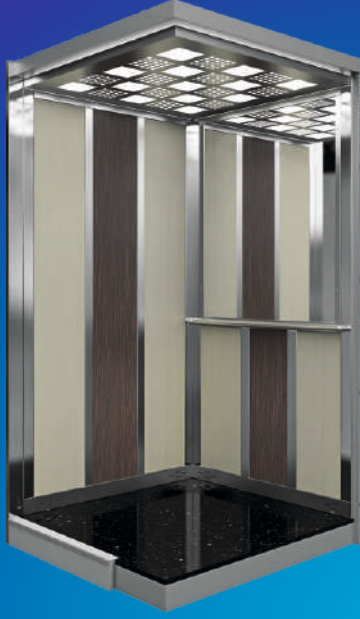

KABİNLER

BELEN