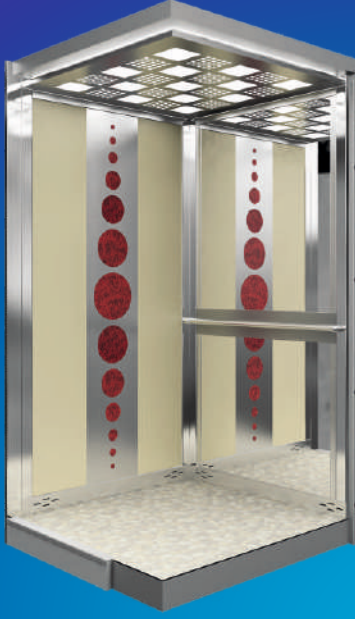

TABAN
Granit

COATING
Membrane

ACCESSORY
Yellow Mirror Stainless

CEILING
Satine Laser Cut

FLOOR
Granite

KABİNLER

NARIN

KÜRRE